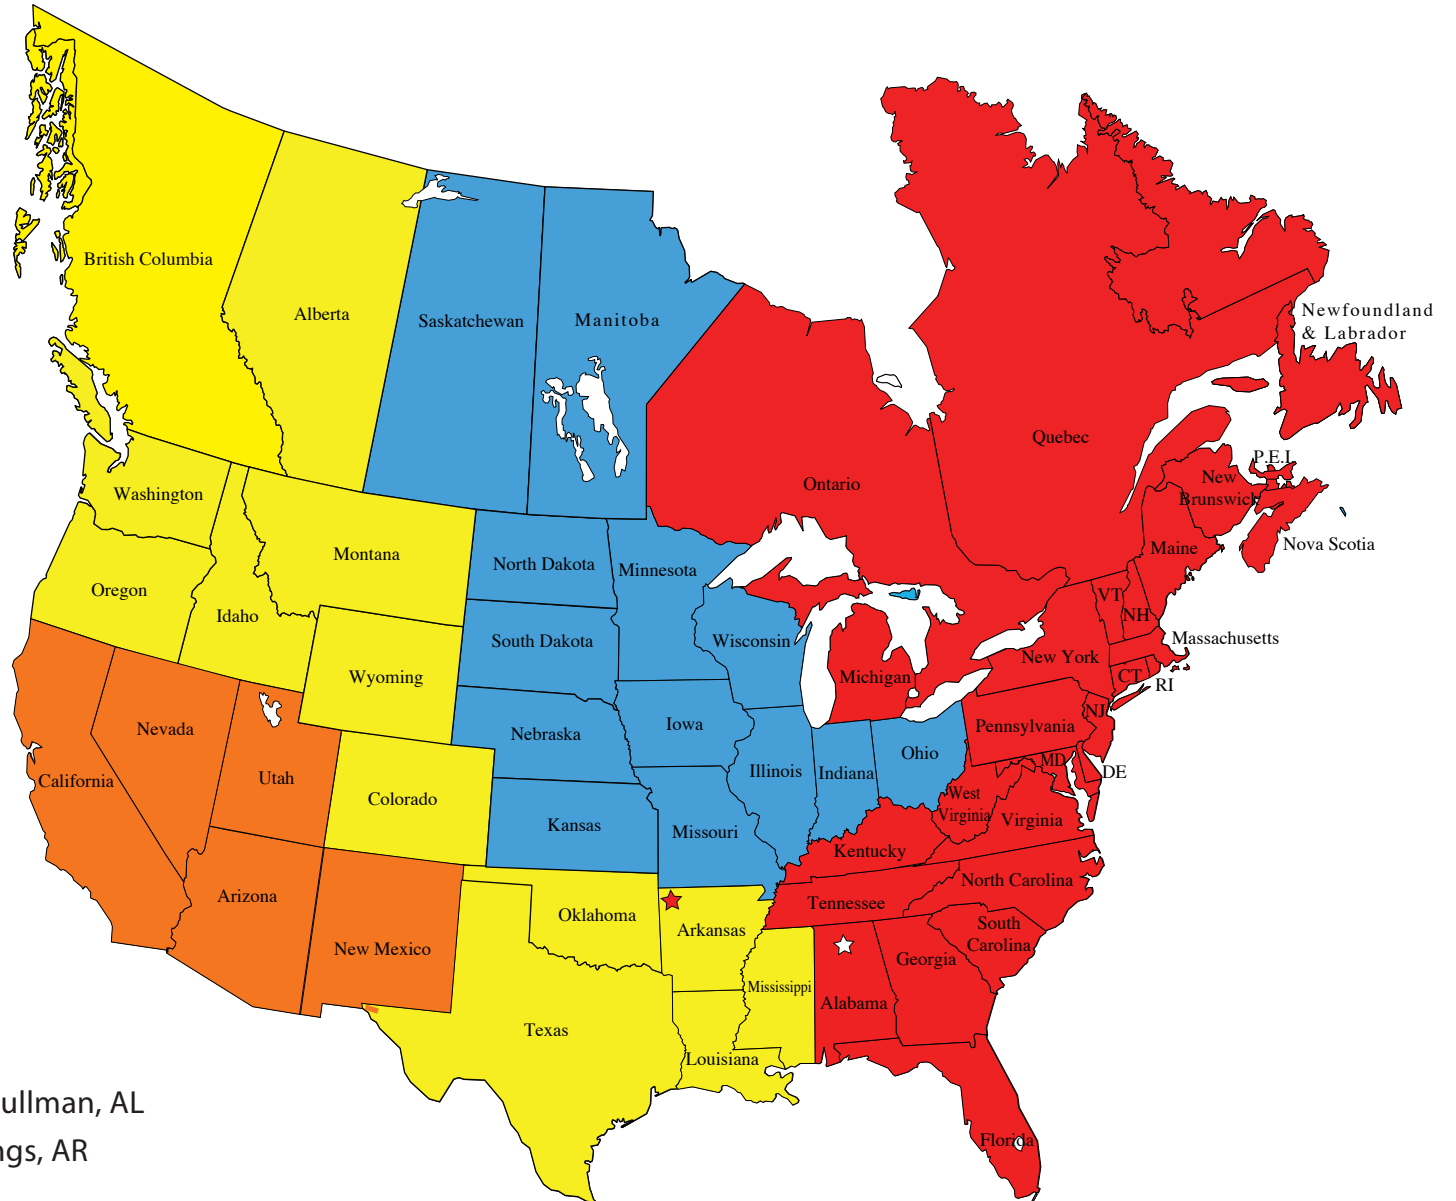

Webb Wheel Products, Inc. OES Aftermarket Sales Territories

Central Region
Mitch Muzzy
Homebase - Minneapolis, MN
612-810-3574
mmuzzy@webbwheel.com

Southwest Region
John Westerdale
Homebase - Chandler, AZ
480-375-8430
john.c.westerdale@gmail.com

Eastern Region
Charlie Ondrick
Homebase - Detroit, MI
256-727-2628
condrick@webbwheel.com

Western Region
Chris Fisher
Homebase - Sandy, UT
562-458-0673
cfisher@webbwheel.com

Sales & Marketing
Ryan Hunt
256-775-7548
rhunt@webbwheel.com