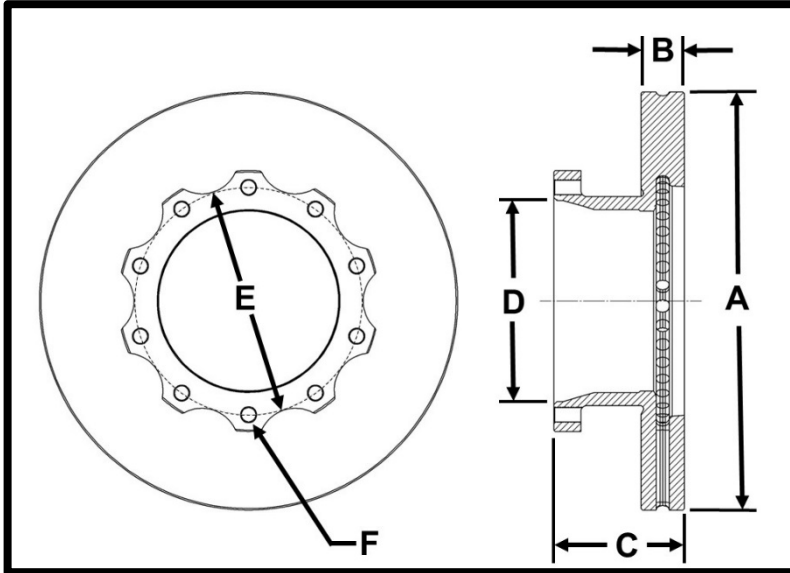

NEW PRODUCT BULLETIN # 379

56026

PART NUMBER:
56026P
56026P-99

DESCRIPTION:
Disc Brake Rotor

SIZE:
16.93 x 1.77

ESTIMATED WEIGHT:
75 lbs.

Part Number	Weight	Type	A	B	C	D	E	F	
			Disc Diameter	Disc Thickness	Overall Depth	Pilot Diameter	Bolt Circle Diameter	Bolt Holes	
								Number	Size
56026P	75	U	16.93	1.77	5.22	8.31	9.37	10	M14x1.5
56026P-99	75	U	16.93	1.77	5.22	8.31	9.37	10	M14x1.5

(P) indicates packaged rotor. Webb rotors are packaged for protection.

(P-99) indicates that the rotor has been LifeShield treated for corrosion protection and wear resistance. The rotor is packaged for protection.