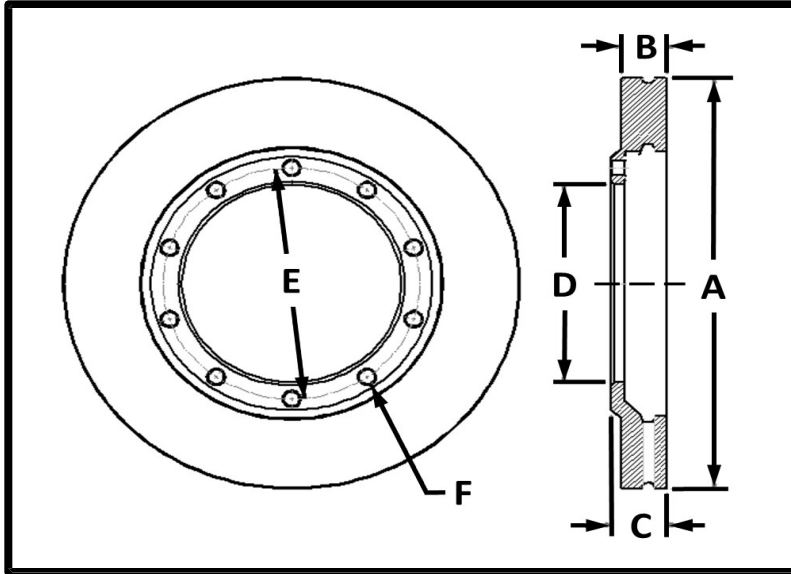

# NEW PRODUCT BULLETIN # 399

**55071PK**

**PART NUMBER:**  
55071PK

**DESCRIPTION:**  
Steer Axle  
Disc Brake Rotor

**SIZE:**  
17.08 x 1.77

**ESTIMATED WEIGHT:**  
70 lbs.

*Available Now*

Part Number	Weight	Type	A	B	C	D	E	F	
			Disc Diameter	Disc Thickness	Overall Depth	Pilot Diameter	Bolt Circle Diameter	Bolt Holes	
								Number	Size
55071PK	70	Flat	17.08	1.77	2.09	6.56	7.86	10	.66

(P) indicates packaged rotor. Webb rotors are packaged for protection.  
(K) indicates rotor is supplied with new hardware