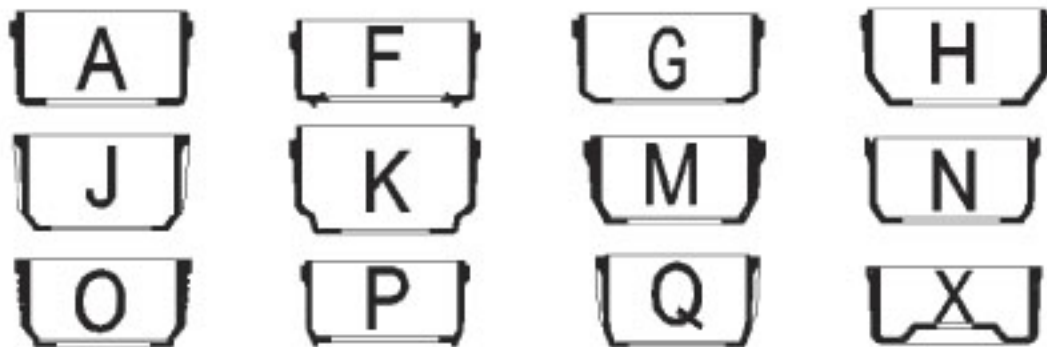

WEBB WHEEL PRODUCTS, INC.
2310 INDUSTRIAL DR. S.W. CULLMAN, AL 35055
Phone: 256-739-6660 Fax: 256-739-6246
www.webbwheel.com

10/10/03

SERVICE BULLETIN # 77

Brake Drum Types

Effective immediately, we are changing our brake drum types listed in our current brake drum catalog (BD702) on Page 2. The new brake drum types are shown below. We hope this change makes the types easier to use and more efficient.